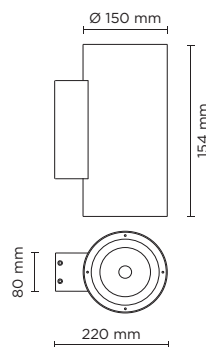

## TECH MEDIUM STEEL ROUND 01

Round wall mounted luminaire for outdoor installation on a façade/wall, with light distribution downward only. Luminaire completely made in mirrored stainless steel AISI 316L, tempered safety glass, moulded silicone gasket and stainless steel screws. Built-in LED driver 220-240V 50-60Hz, with nr. 1 CREE COB LED. IP65 rating.

### Technical data

Wattage	12 WATT
IP Rating	IP65
IK Rating	IK08
Material	Mirrored stainless steel AISI 316L
Light source	NR. 1 x 12W CREE COB LED
Screws	Stainless steel
Transformer	Electronic power supply 220/240V 50/60Hz built-in
Gasket	Silicone rubber
Glass	Tempered
Gross weight	4,90 Kg